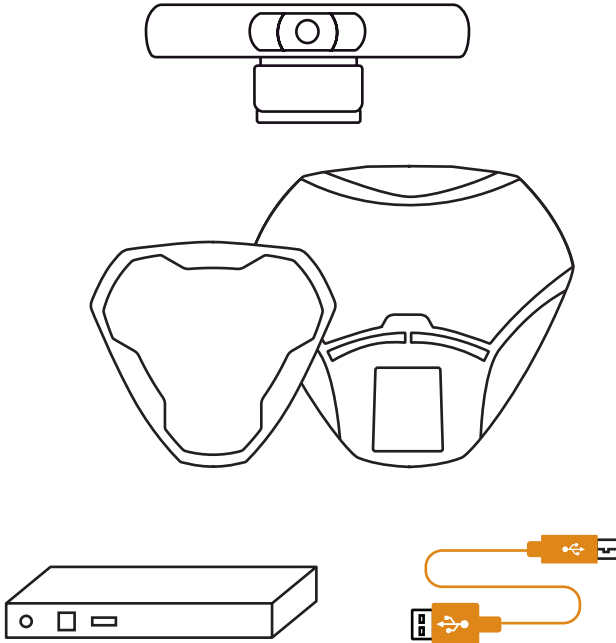

INSTALLATION GUIDE

Konftel C20Ego and Konftel C2055

PACKING LIST

1. CAMERA

Konftel Cam20

- USB cable 5 m
- Remote control with two AAA batteries
- Quick guide
- Safety declaration

931201001

2. HUB

Konftel OCC Hub

- USB cable **A** (Konftel Ego) 5 m
- USB cable **B** (Konftel 55) 5 m
- USB cable **C** (laptop) 3 m
- AC adapter
- Velcro®
- Quick guide
- Safety declaration

900102149

3. AUDIO

Only one of the following audio devices is included in the video kit.

Konftel C20Ego

Konftel Ego

- USB cable (to be replaced by **A**)
- Soft case
- Quick guide
- Safety declaration

910101081

Konftel C2055

Konftel 55

- USB cable (to be replaced by **B**)
- Power cable
- AC adapter
- Safety declaration